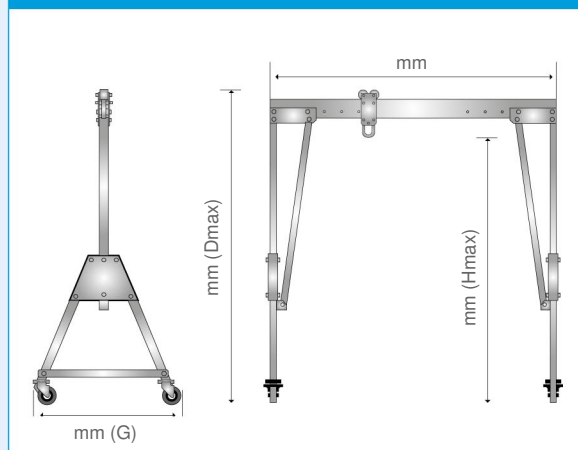

Name:  
Company:  
Tel:  
Email:  
Region:

Your quote reference:

ITEMS	
PORTA-GANTRY SYSTEM	0.00
A-FRAME ()	
BEAM MM ()	
TROLLEY REG ()	
TOTAL LIST PRICE	0.00

To order, please call:

**+44 (0)1291 620796**

## PREVIEW

WLL

kg

A-FRAME

BEAM

mm

### PORTA-GANTRY

Lightweight, portable and safe, the innovative PORTA-GANTRY lifting system is designed for easy transport, assembly and use.

#### Each PORTA-GANTRY system comprises:

- 2 A-frames
- Beam
- Trolley
- Options & accessories to optimise solution